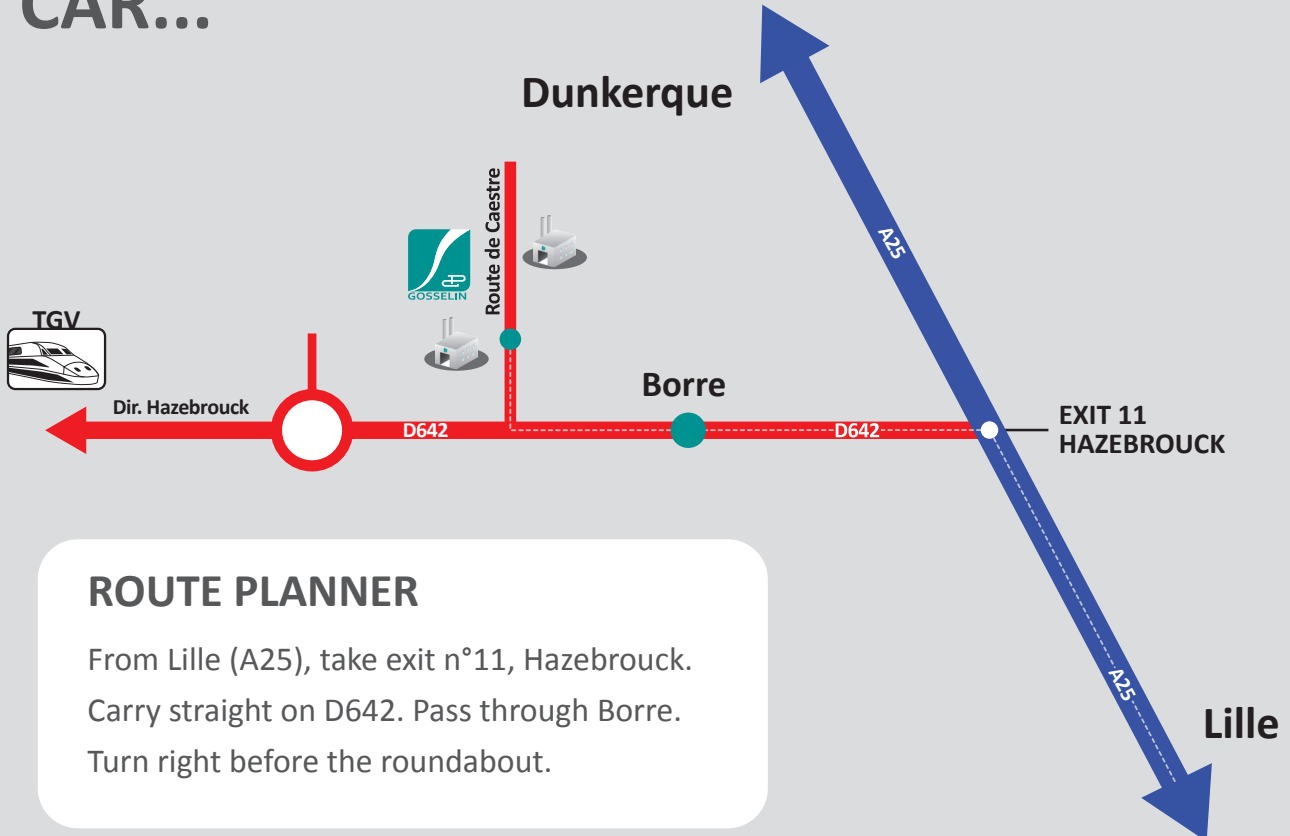

SITUATION

123 Route de Caestre - Borre
59529 Hazebrouck cedex - France
Tél. +33 (0)3 28 41 93 03
Fax. +33(0)3 28 49 56 92
info@gosselin.eu

Located at :

- ▶ 1h from Paris by TGV
- ▶ 1h40 from London by Eurostar
- ▶ 35 minutes from Bruxelles by Thalys

The TGV station (Hazebrouck) is situated at only 5 min. from Gosselin company

BY CAR...

ROUTE PLANNER

From Lille (A25), take exit n°11, Hazebrouck.
Carry straight on D642. Pass through Borre.
Turn right before the roundabout.